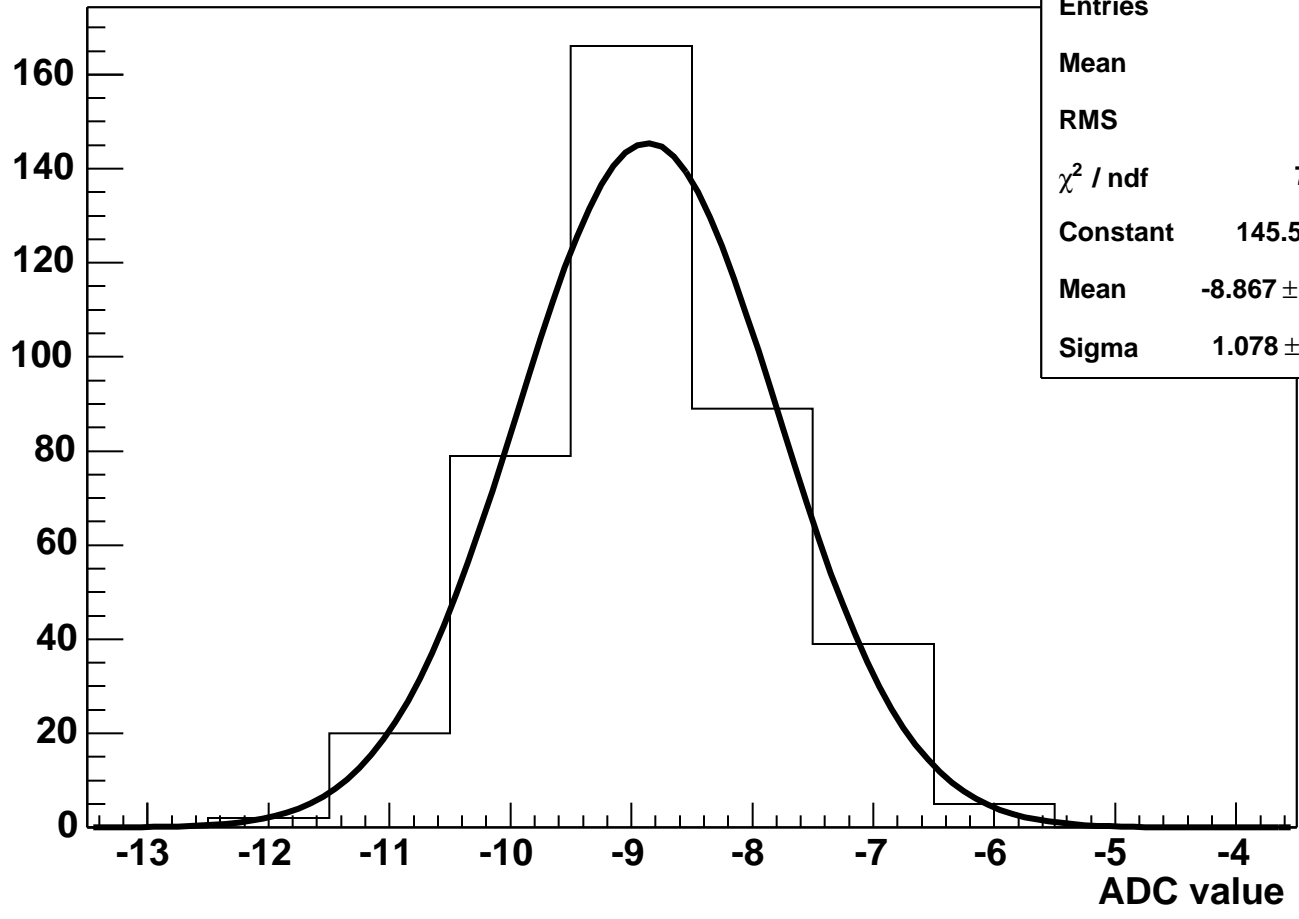

DAC = 0

exa	
Entries	400
Mean	-8.857
RMS	1.071
χ^2 / ndf	7.313 / 4
Constant	145.5 \pm 9.367
Mean	-8.867 \pm 0.05566
Sigma	1.078 \pm 0.04358