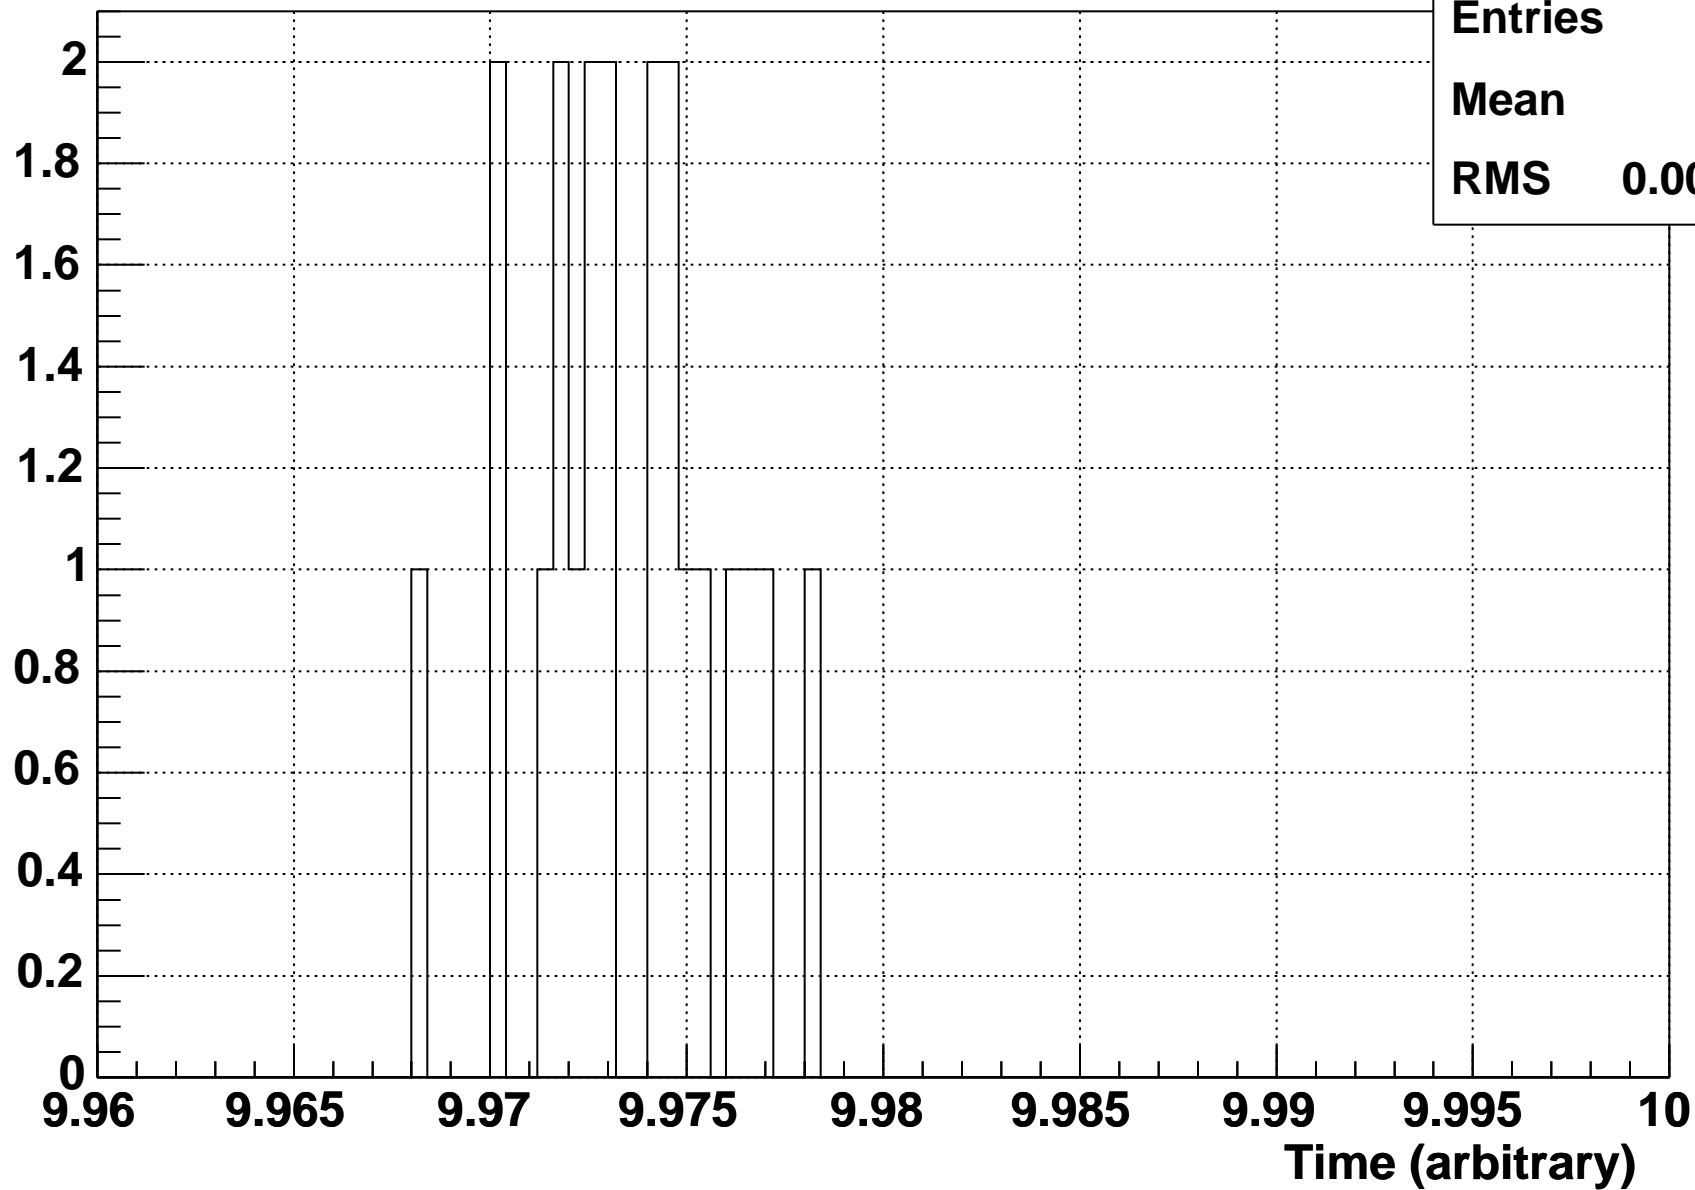

# Upper Limit Of SawTooth

upperval	
Entries	21
Mean	1.599e+04
RMS	39.18

# Lower Limit of SawTooth

lowerval	
Entries	21
Mean	-1.62e+04
RMS	47.35

# SawTooth Period

## periodicity

Entries	21
Mean	9.973
RMS	0.002394