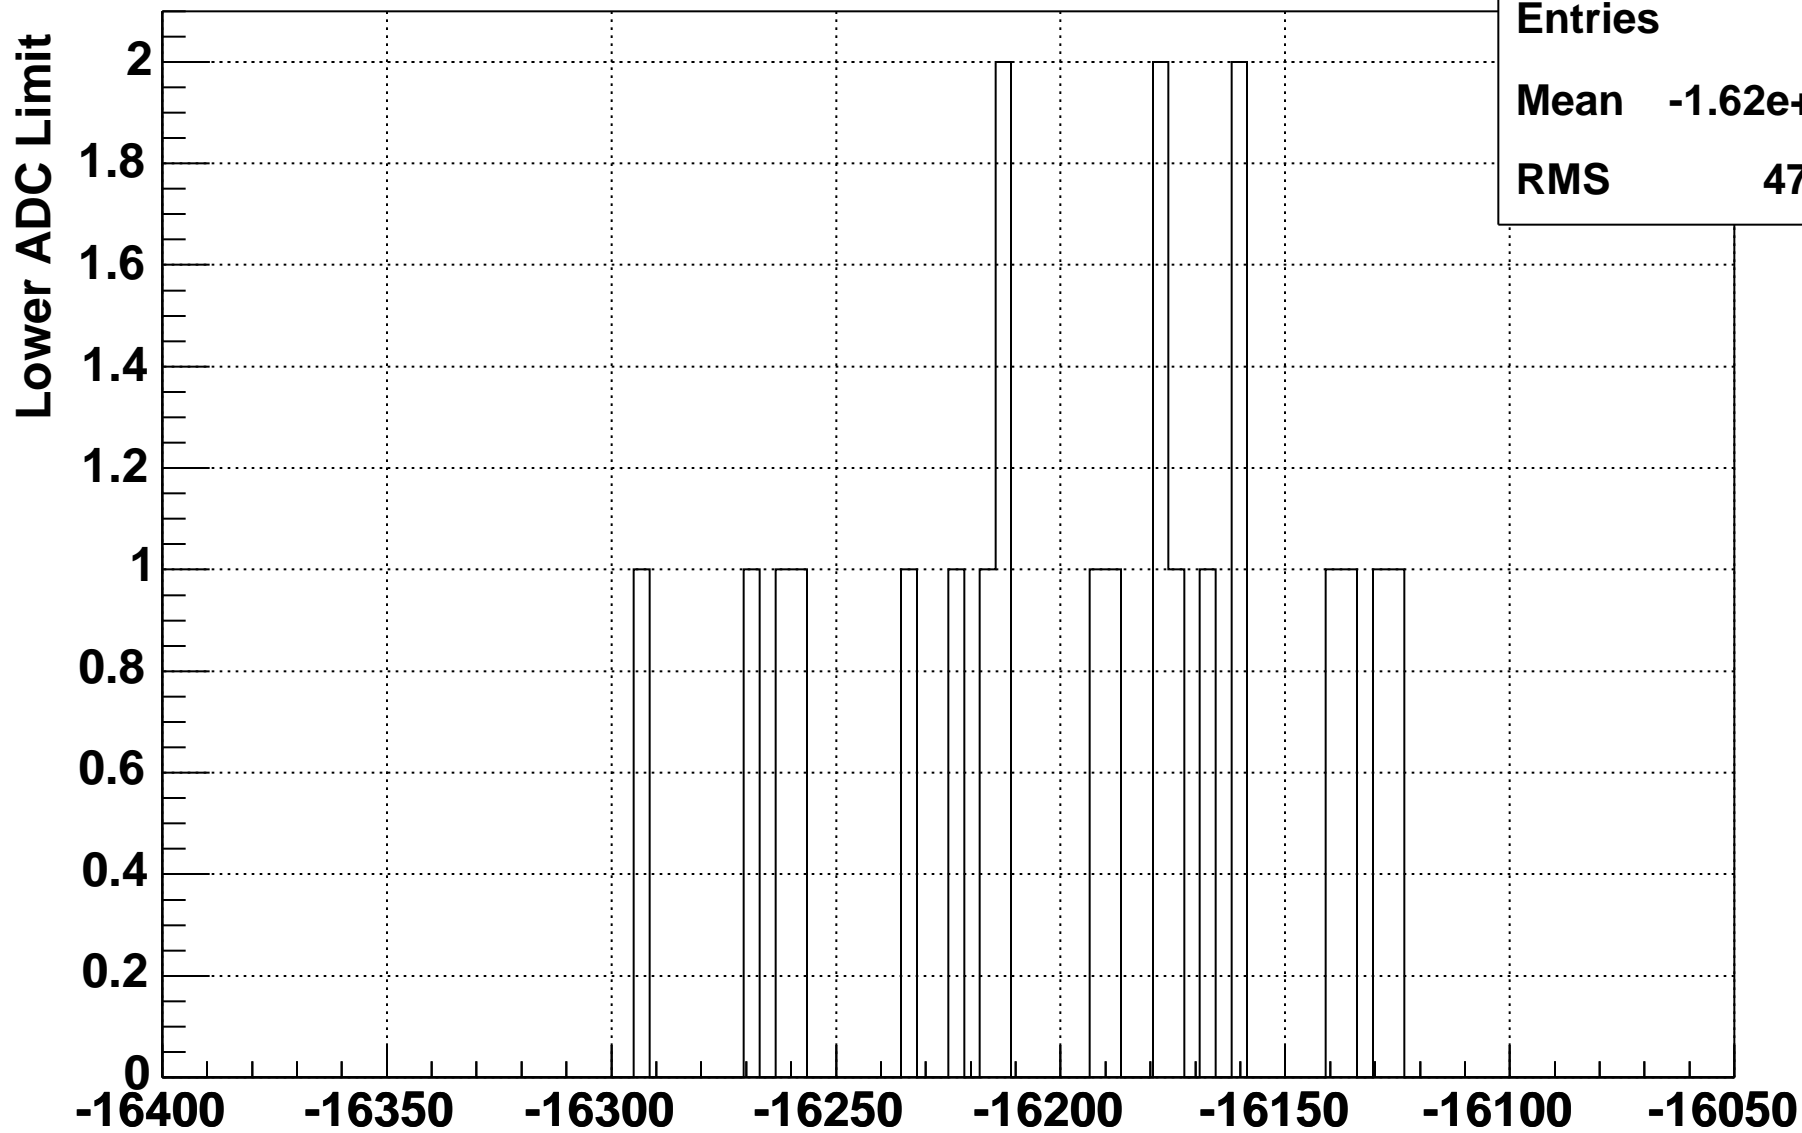

# Upper Limit Of SawTooth

upperval	
Entries	21
Mean	1.599e+04
RMS	39.18

# Lower Limit of SawTooth

lowerval	
Entries	21
Mean	-1.62e+04
RMS	47.35

# SawTooth Period

## periodicity

Entries	21
Mean	9.973
RMS	0.002394