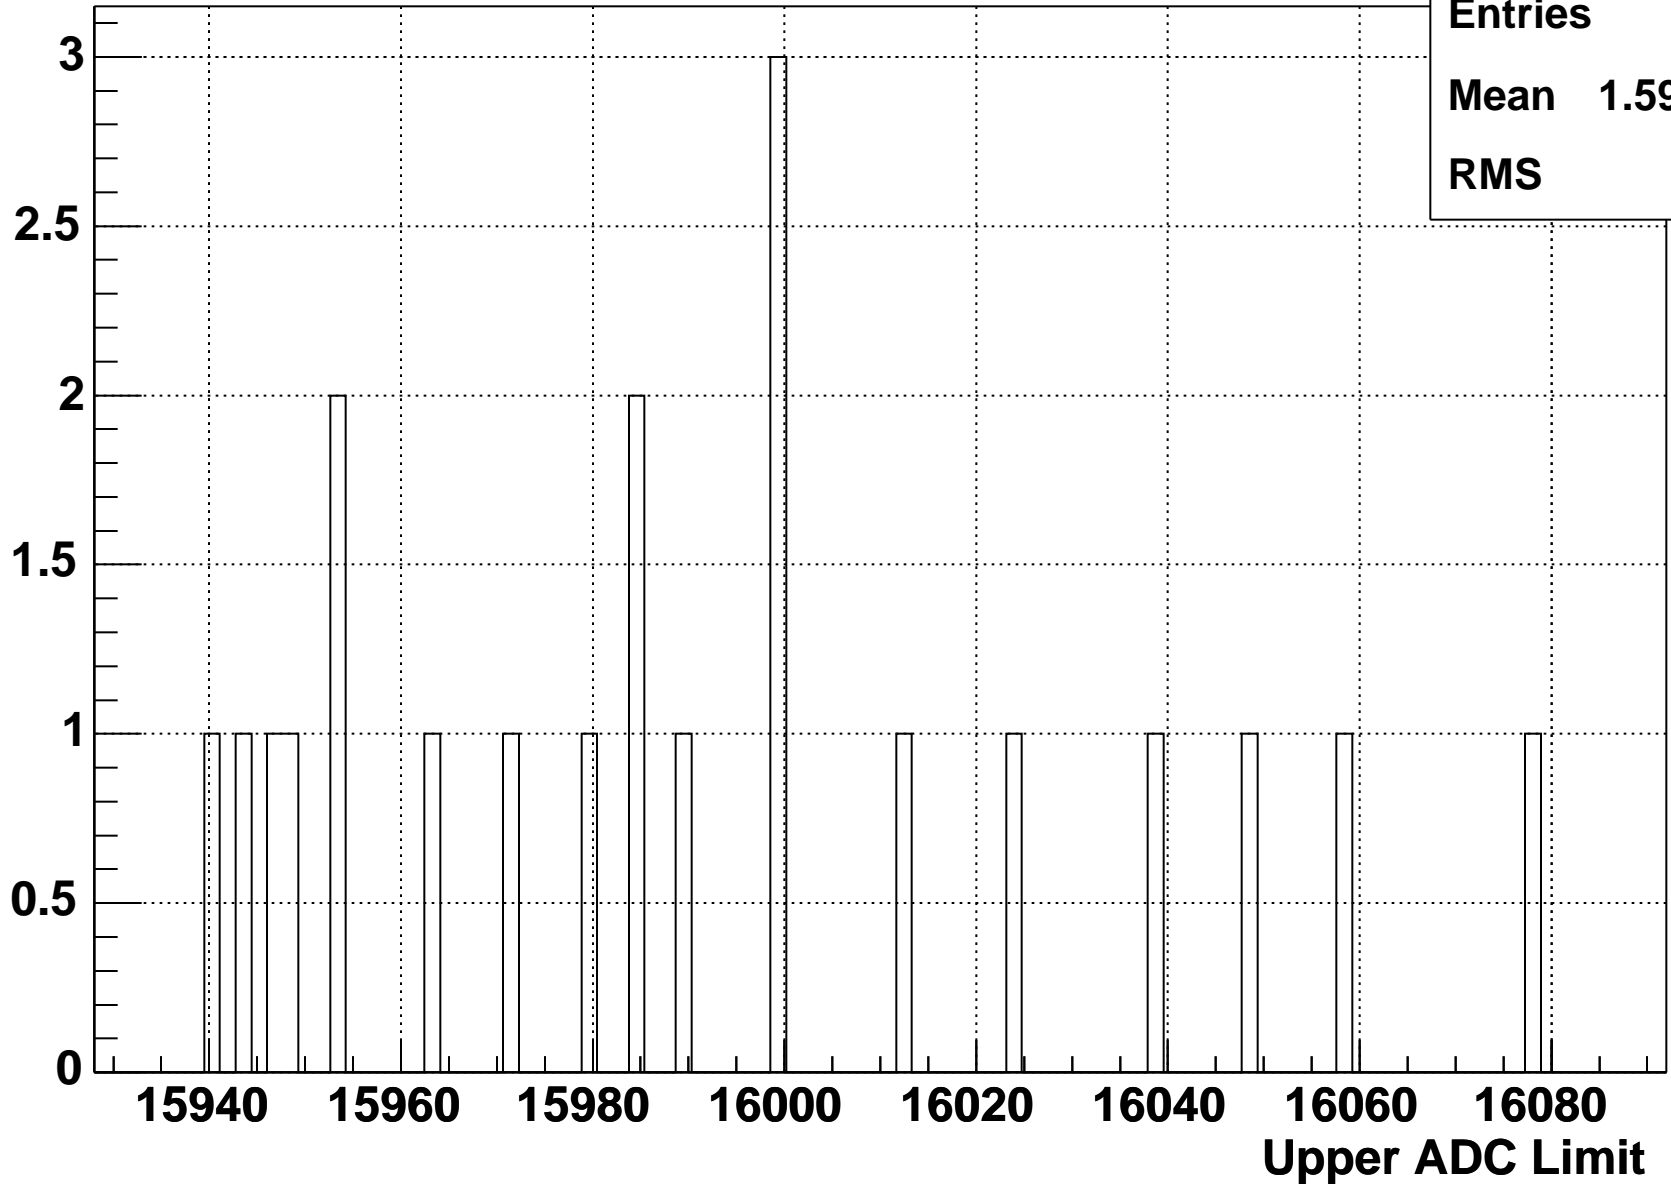

# Upper Limit Of SawTooth

upperval	
Entries	21
Mean	1.599e+04
RMS	39.18

# Lower Limit of SawTooth

lowerval	
Entries	21
Mean	-1.62e+04
RMS	47.35

# SawTooth Period

## periodicity

Entries	21
Mean	9.973
RMS	0.002394