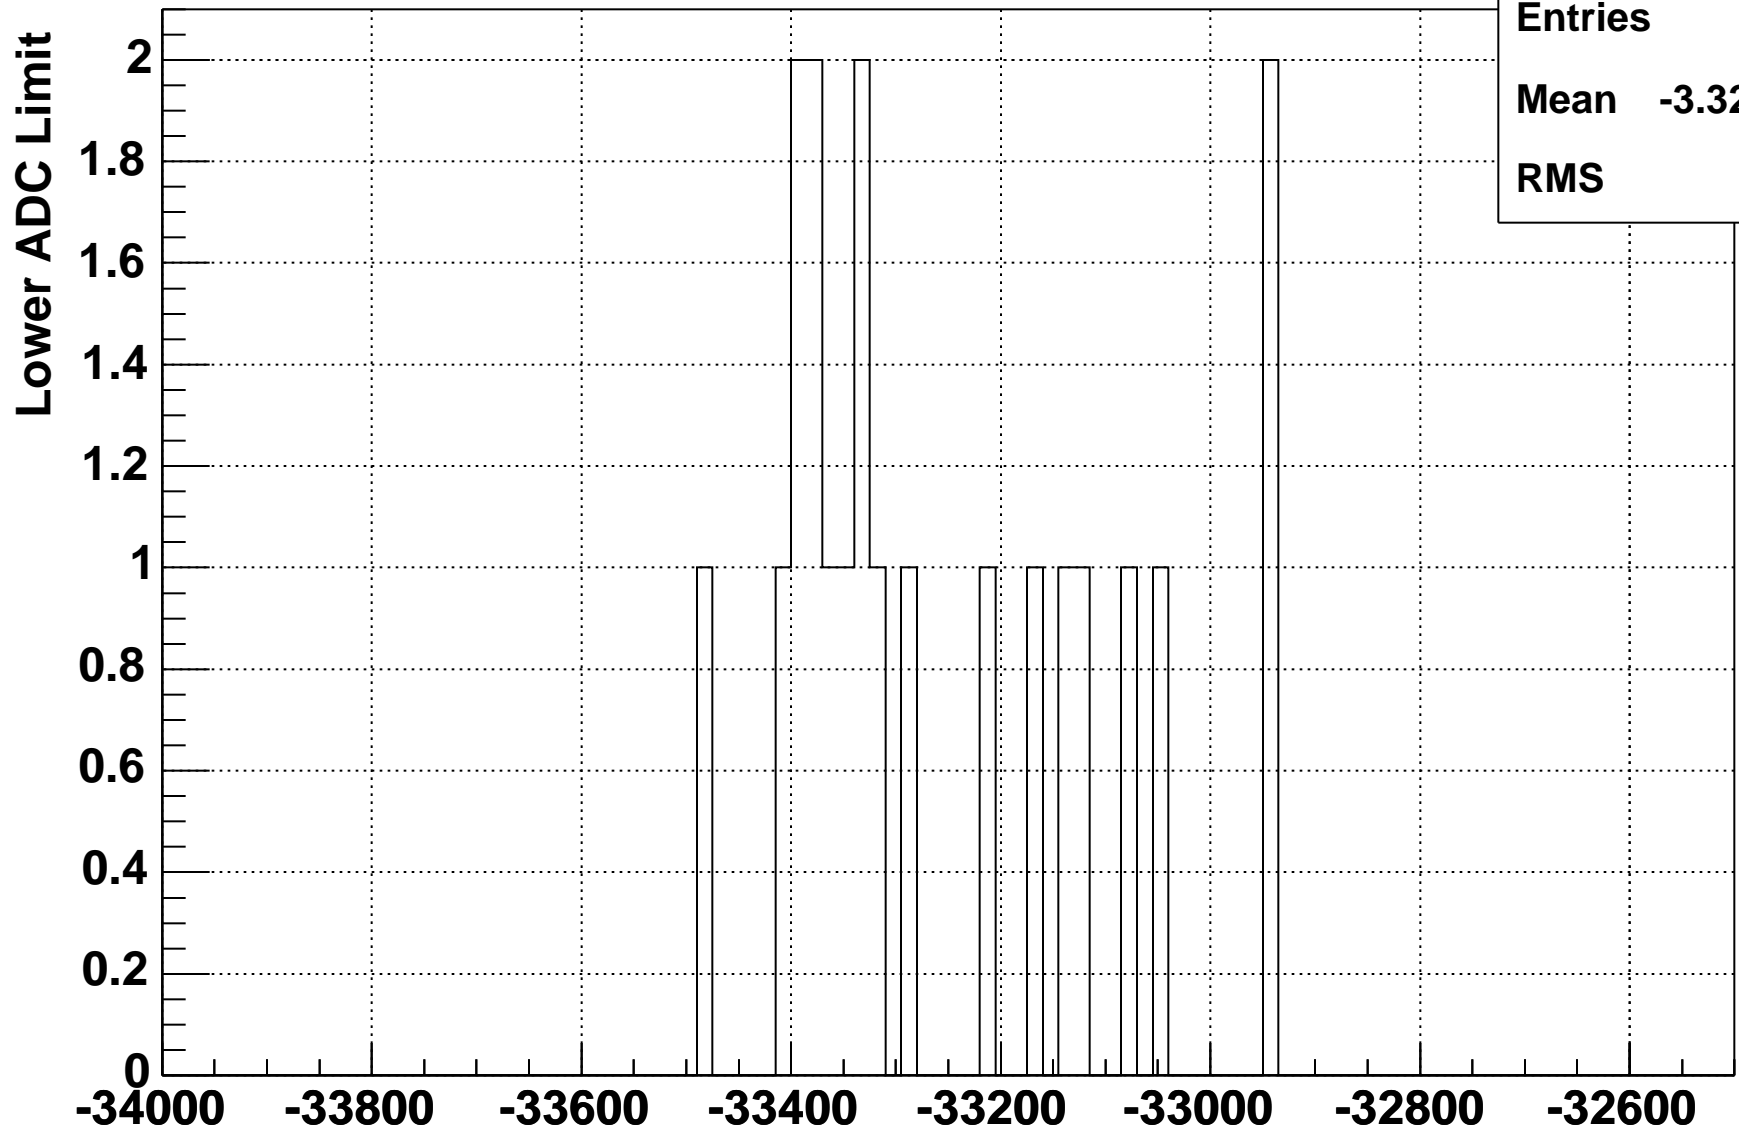

Upper Limit Of SawTooth

upperval	
Entries	20
Mean	3.398e+04
RMS	160.4

Lower Limit of SawTooth

lowerval	
Entries	20
Mean	-3.325e+04
RMS	155.9

SawTooth Period