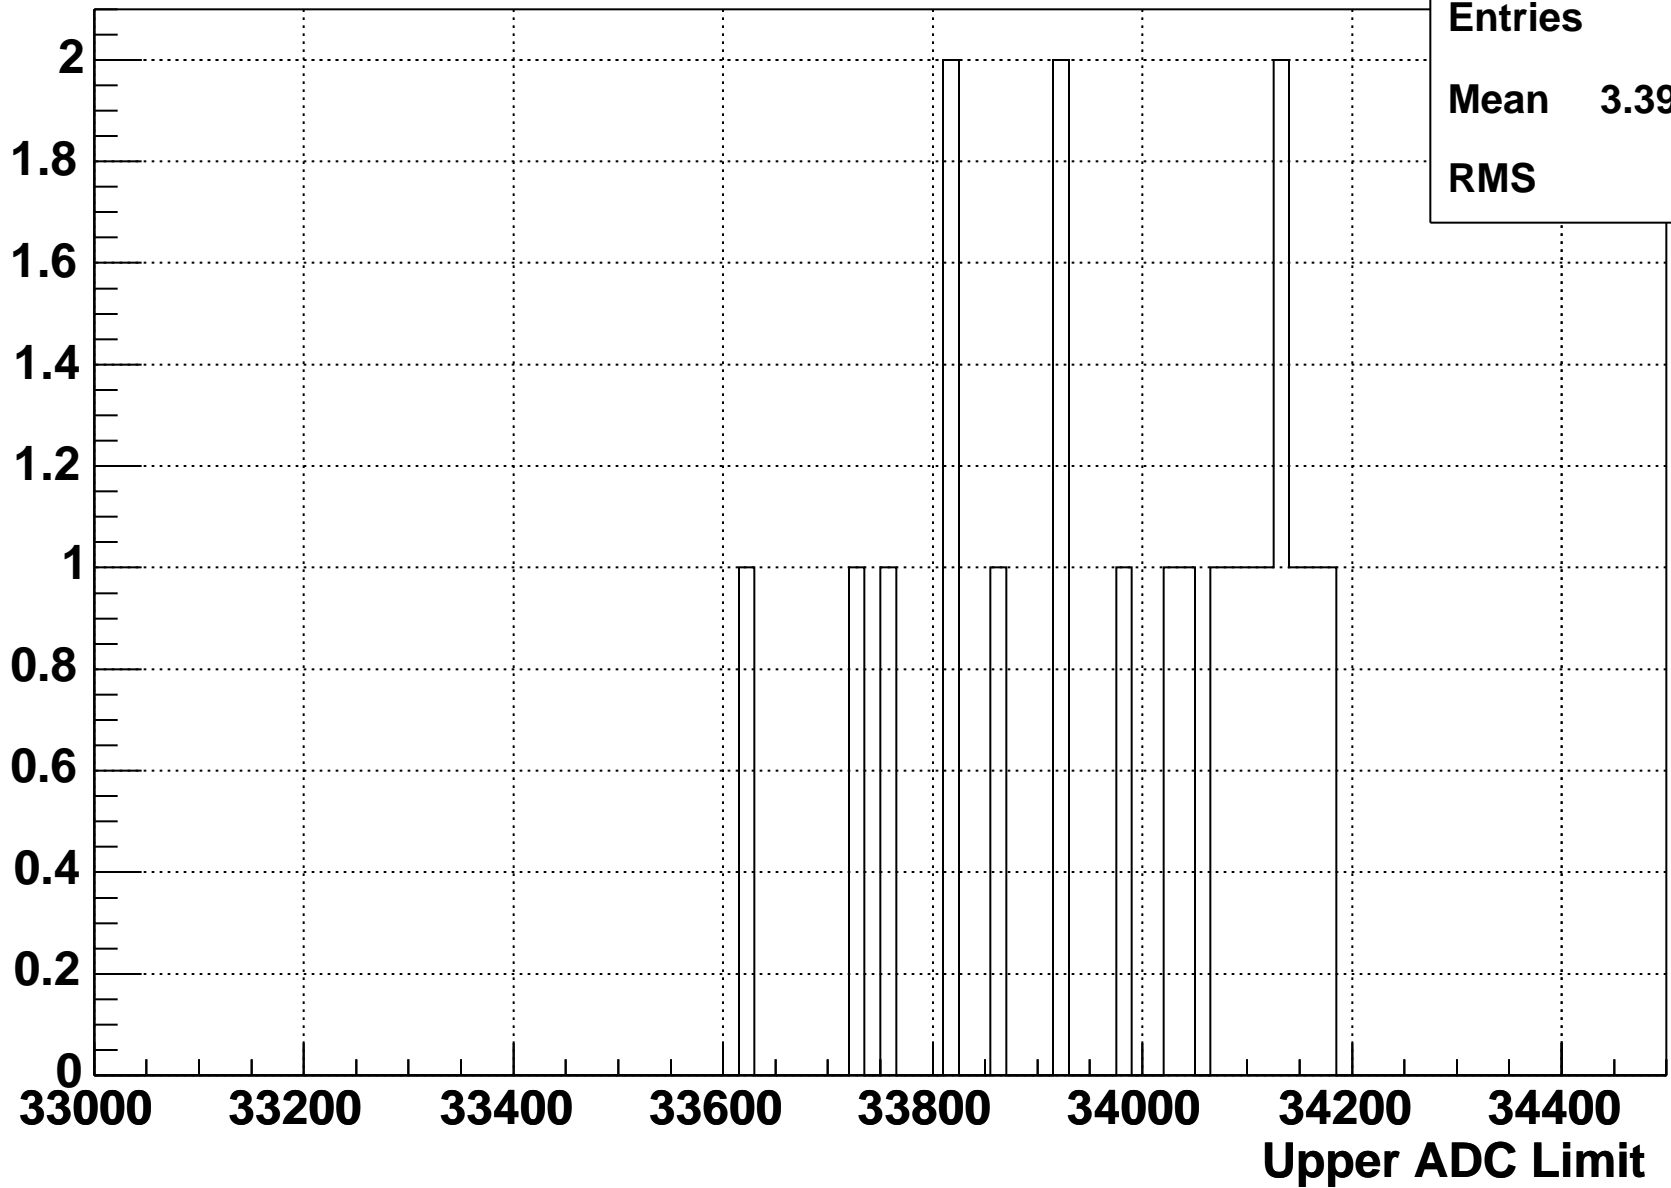

Upper Limit Of SawTooth

upperval	
Entries	20
Mean	3.398e+04
RMS	160.4

Lower Limit of SawTooth

lowerval	
Entries	20
Mean	-3.325e+04
RMS	155.9

SawTooth Period