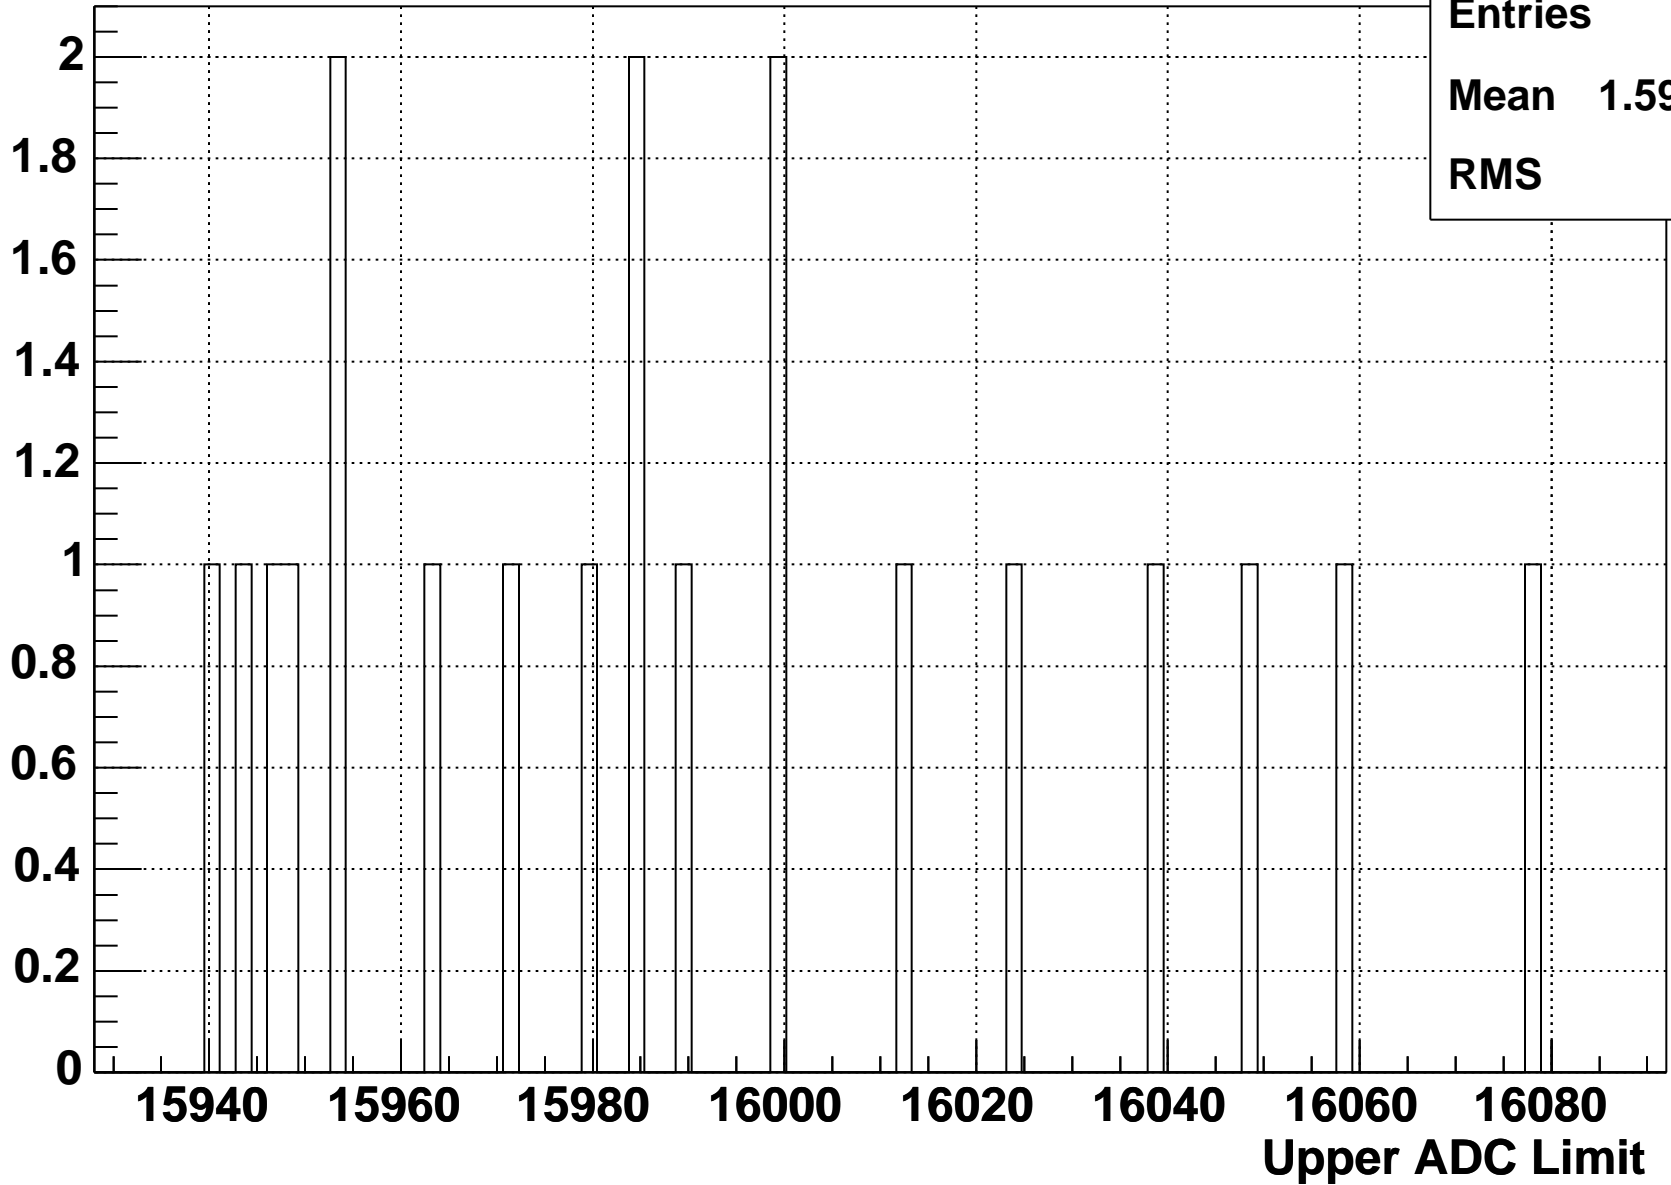

Upper Limit Of SawTooth

upperval	
Entries	20
Mean	1.599e+04
RMS	40.11

Lower Limit of SawTooth

SawTooth Period