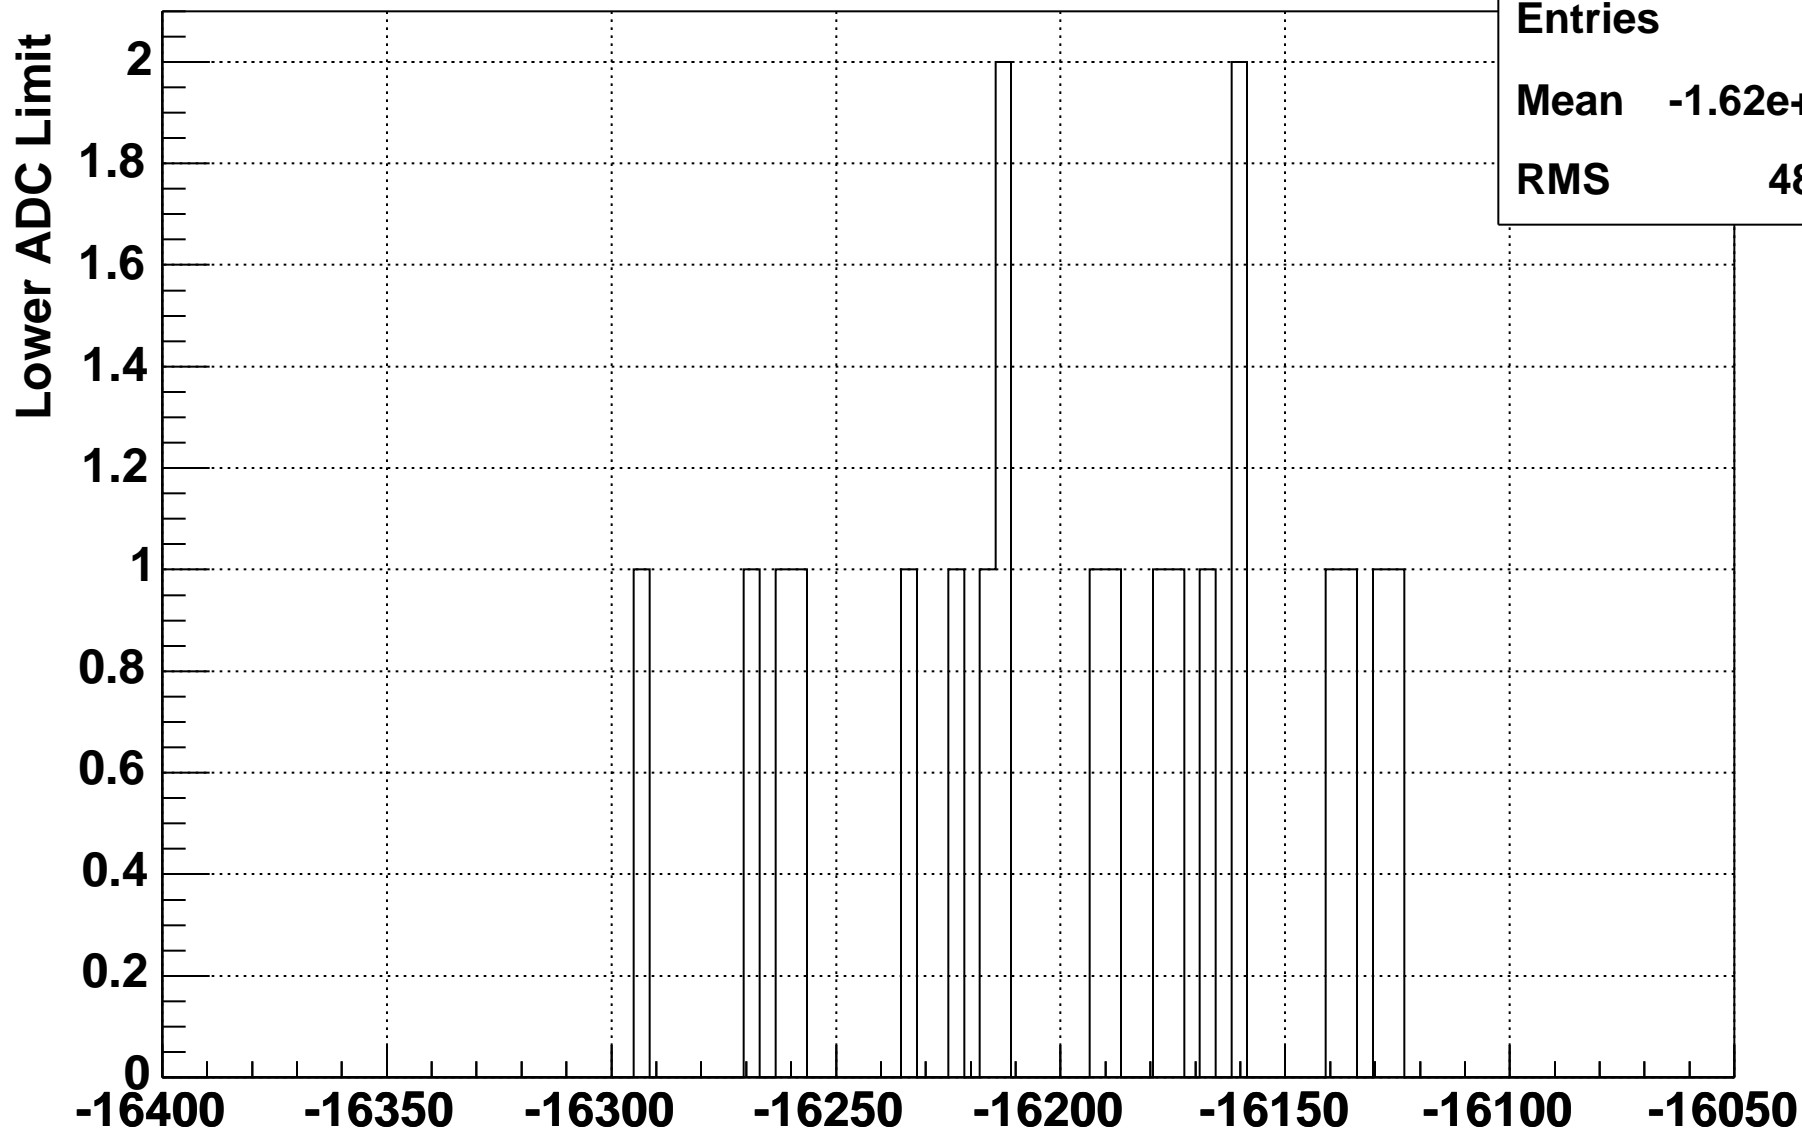

Upper Limit Of SawTooth

upperval	
Entries	20
Mean	1.599e+04
RMS	40.11

Lower Limit of SawTooth

SawTooth Period