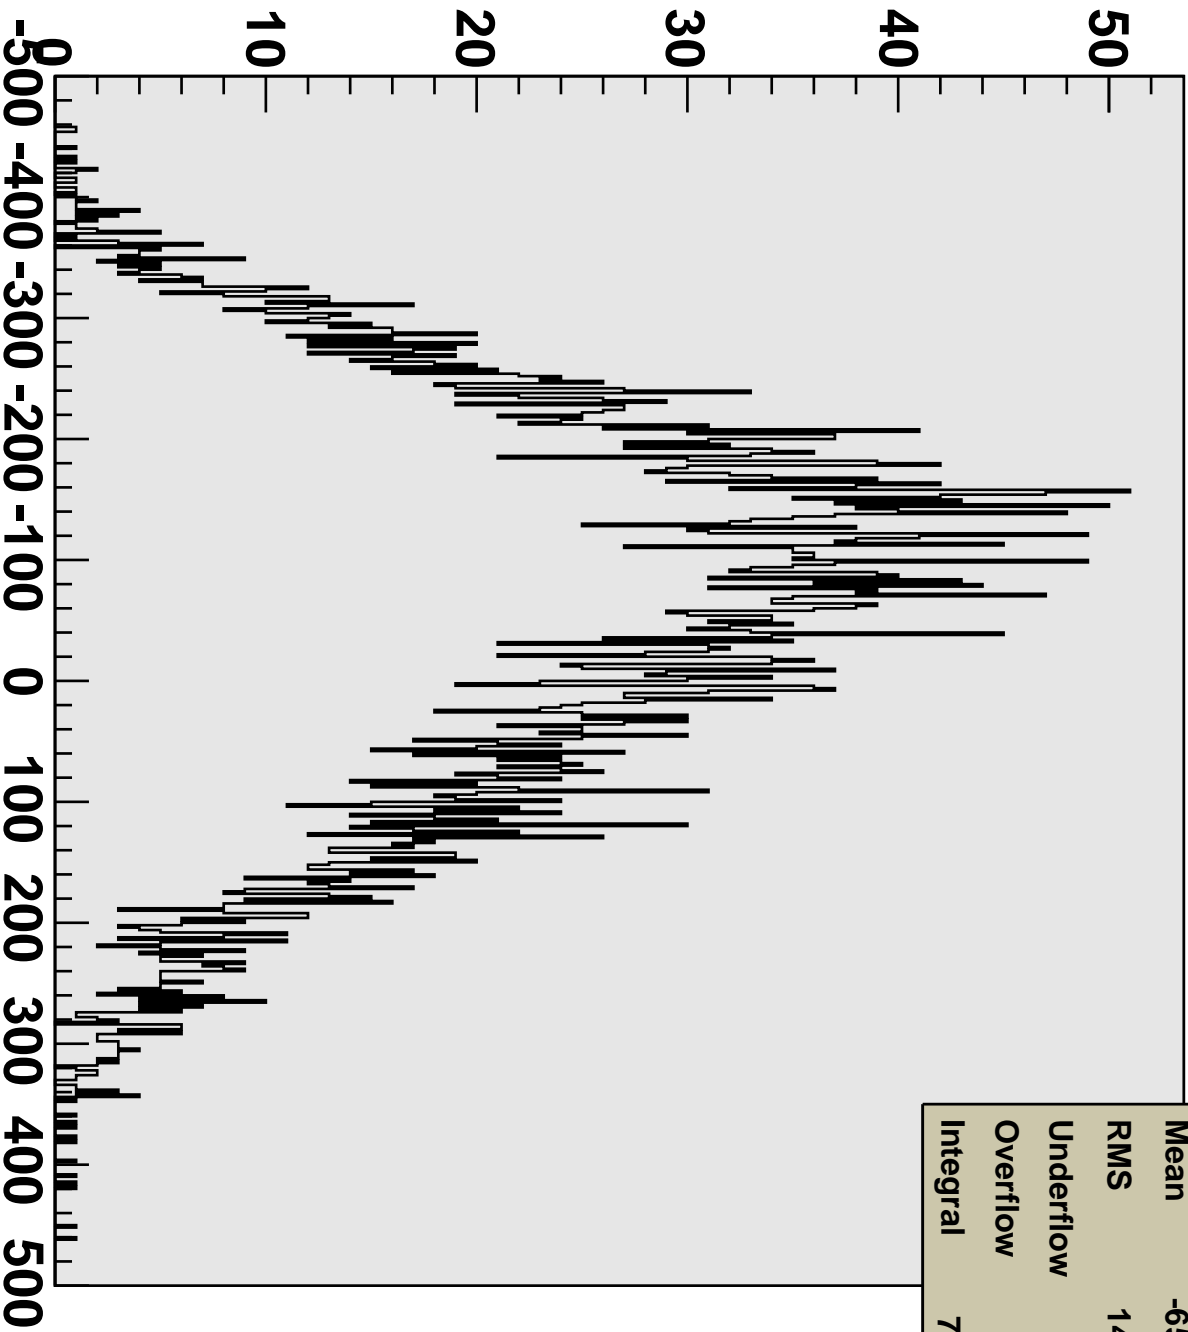

# Quad0, Raw mean summary

<b>hRawMean0</b>	
Entries	7056
Mean	-65.65
RMS	146.6
Underflow	0
Overflow	0
Integral	7056