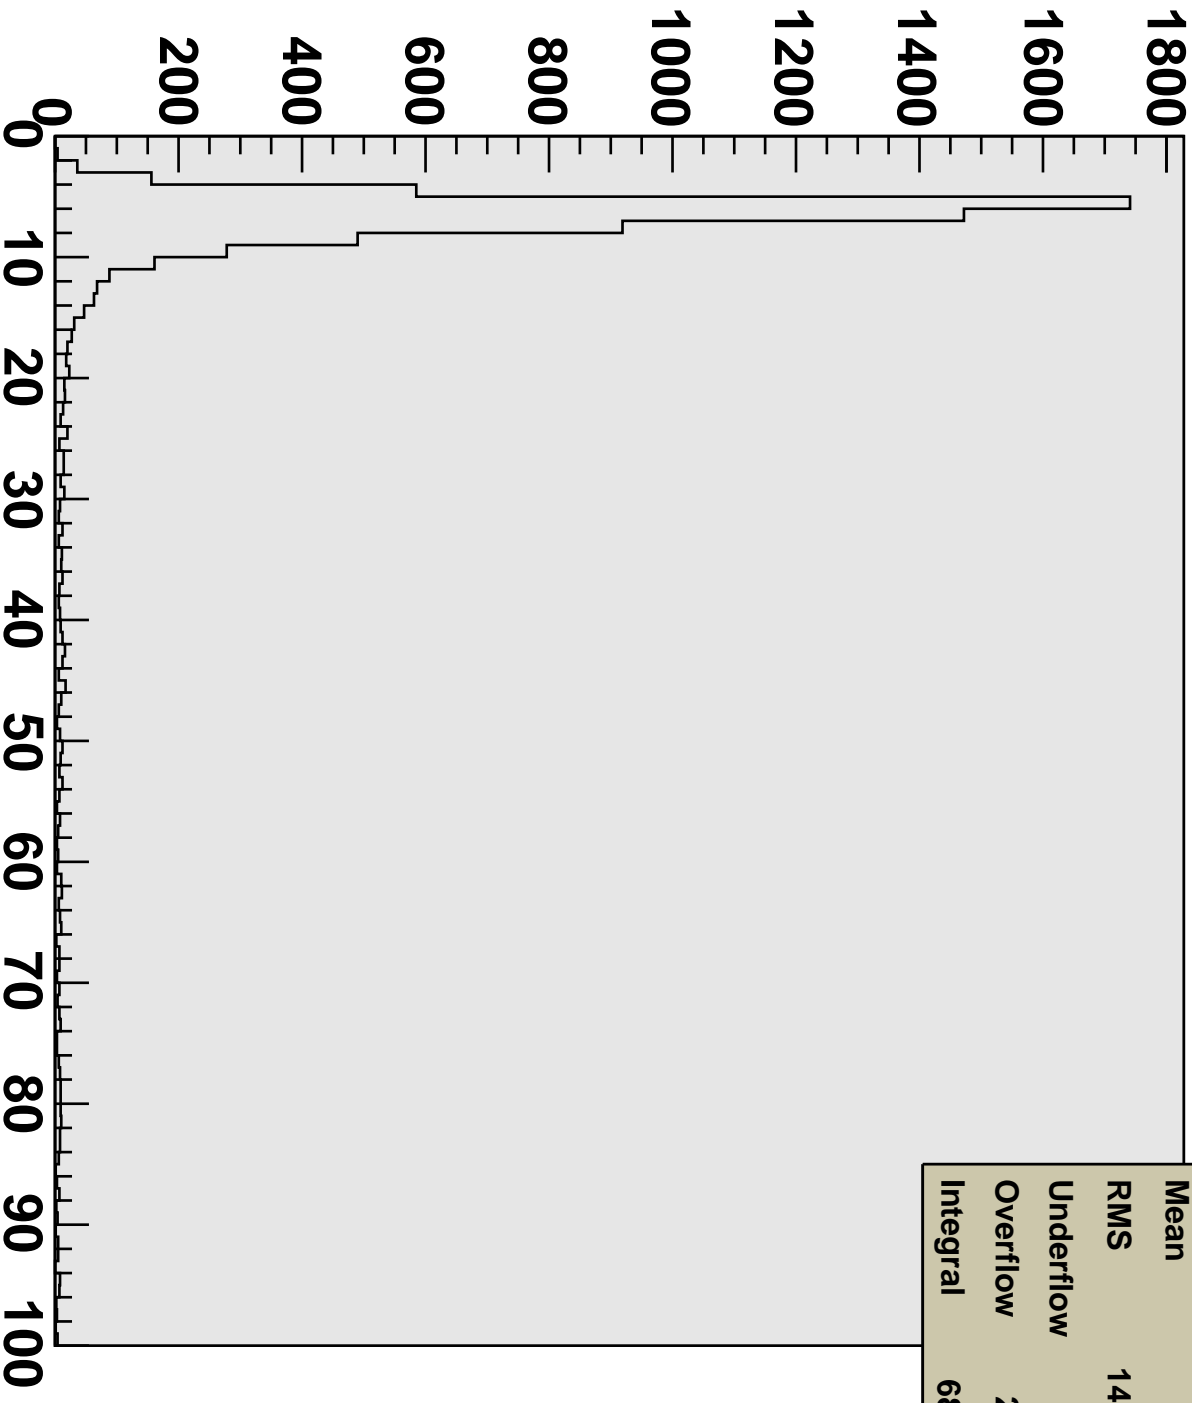

Quado, Raw RMS summary

hRawRms0	
Entries	7056
Mean	11
RMS	14.74
Underflow	0
Overflow	215
Integral	6841