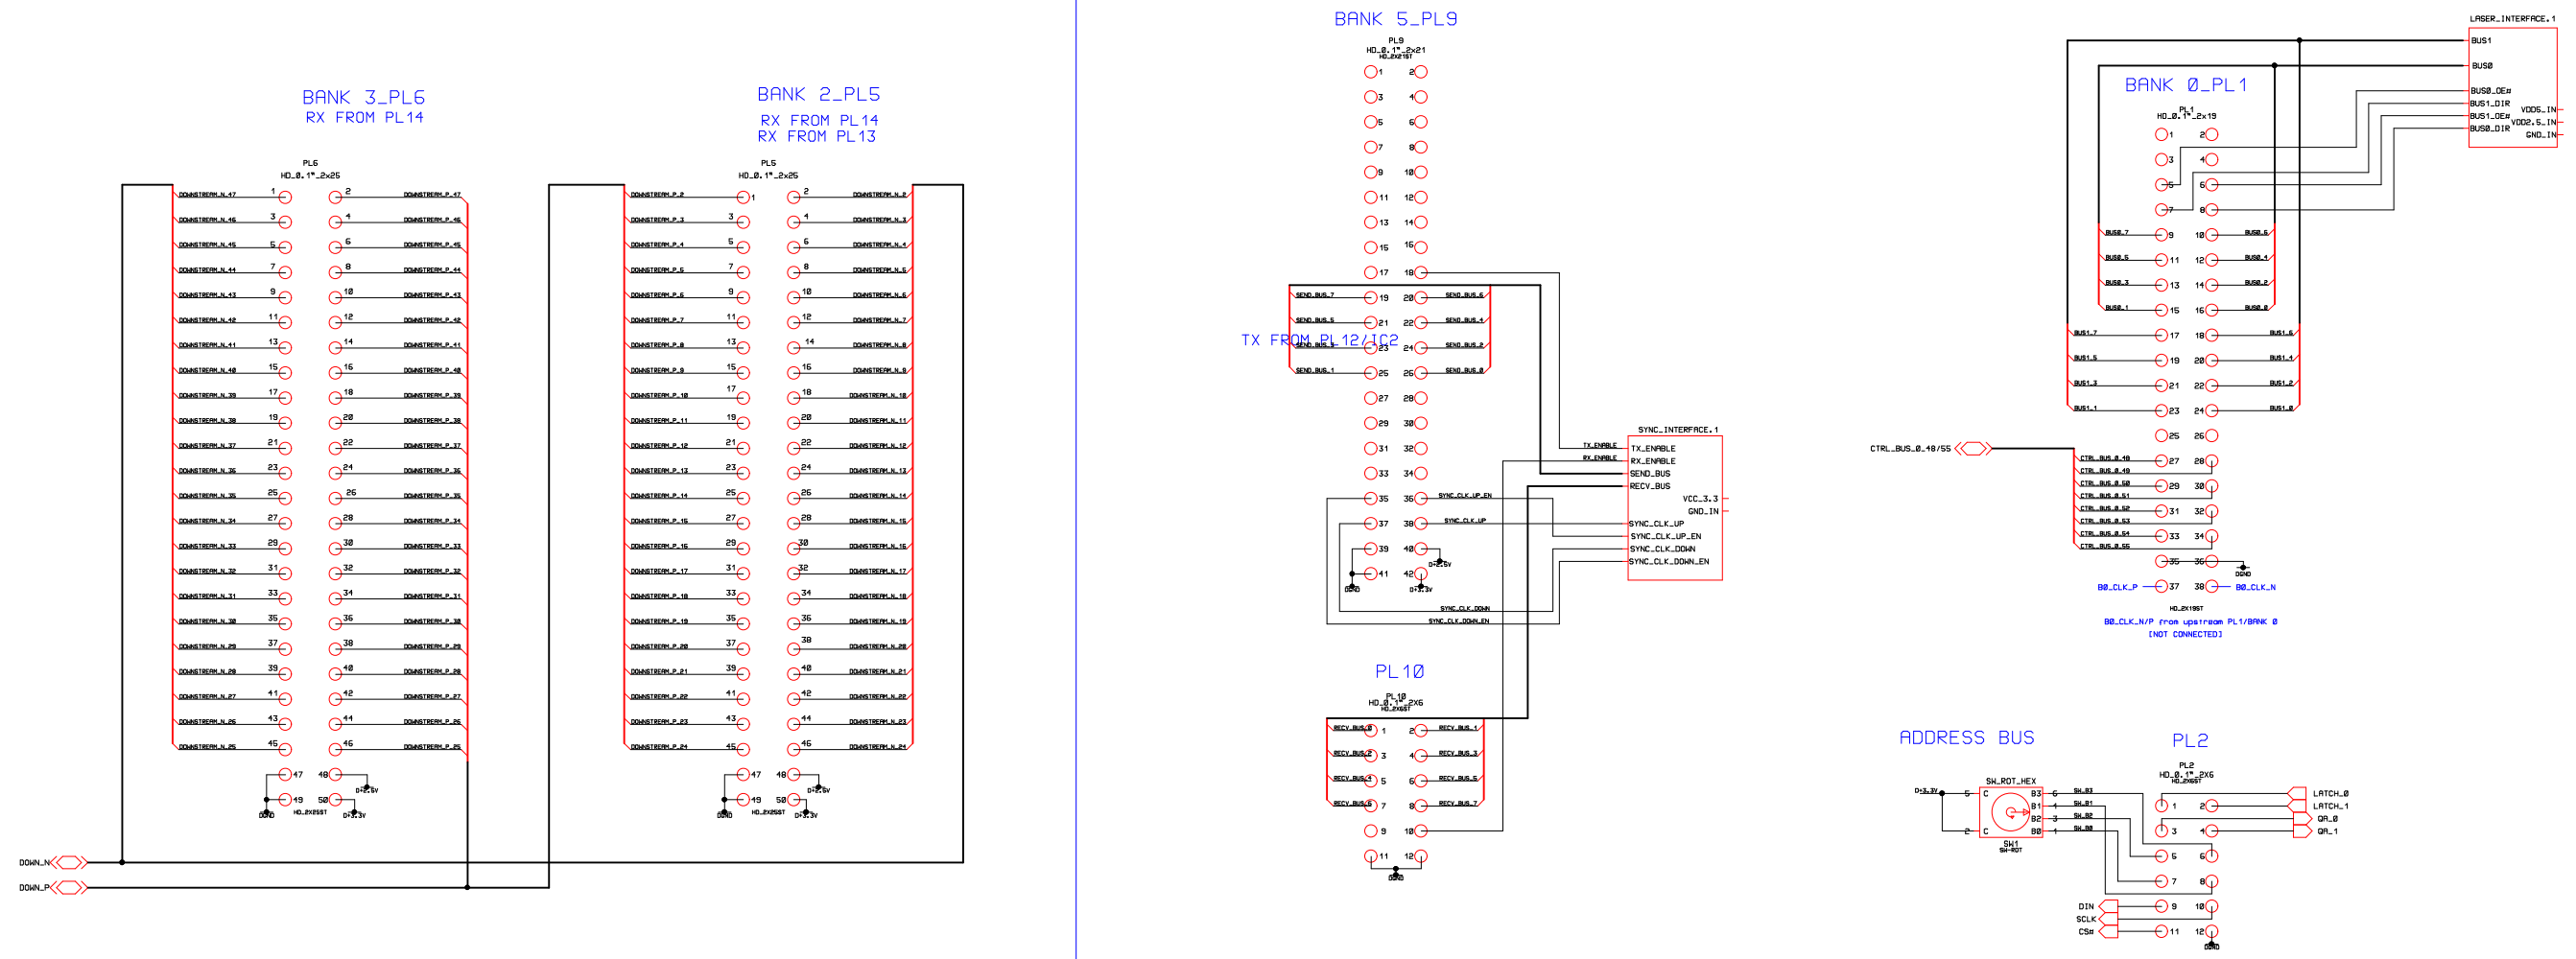

GENERAL

DOWNSTREAM

HEP, Imperial College, London	
Title: USB09/CALICE	Engineer:
SubTitle: BANK_23DOWN_05GEN	Drawn by:
Sheet: 01	Date: 3.7.07