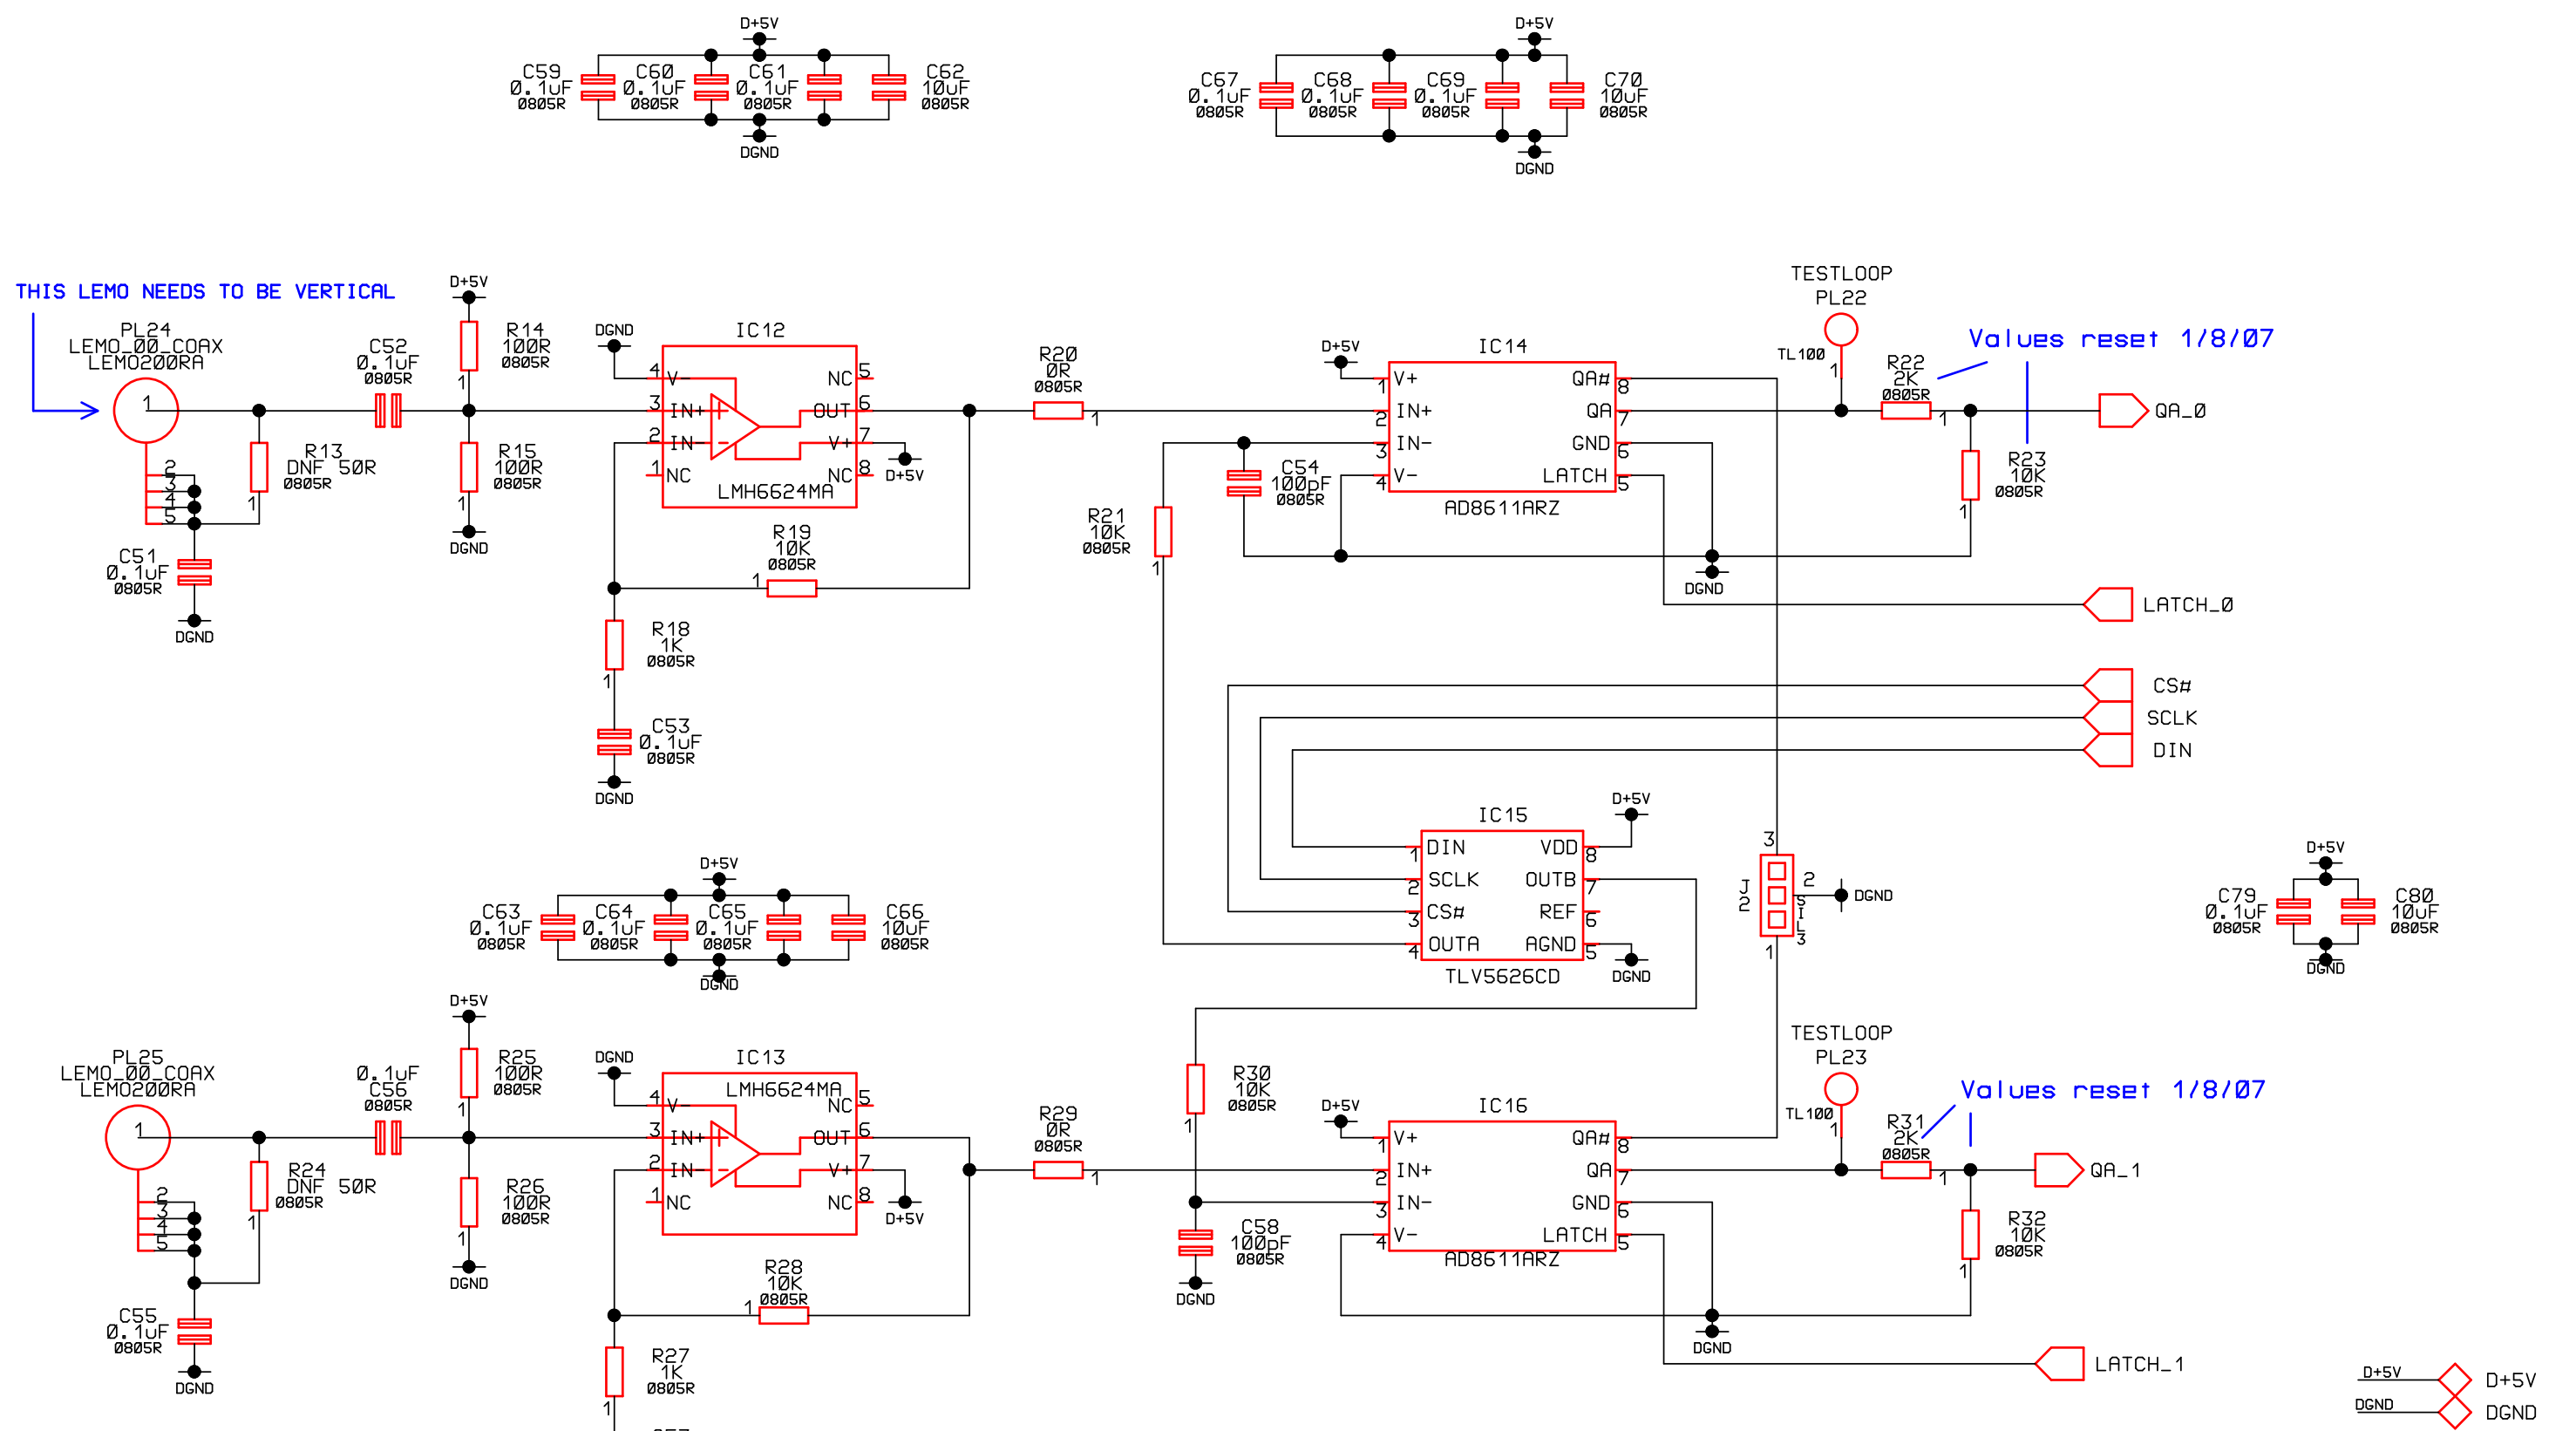

TRIGGER_INPUT

THIS LEMO NEEDS TO BE VERTICAL

Values reset 1/8/07

Values reset 1/8/07

HEP, Imperial College, London		
Title: USBDAQ/CALICE	Engineer:	
Subtitle:	Drawn by:	
TRIGGER_INPUT		Ver: v12b4.rxl
Sheet:	of:	Date: 3.7.07