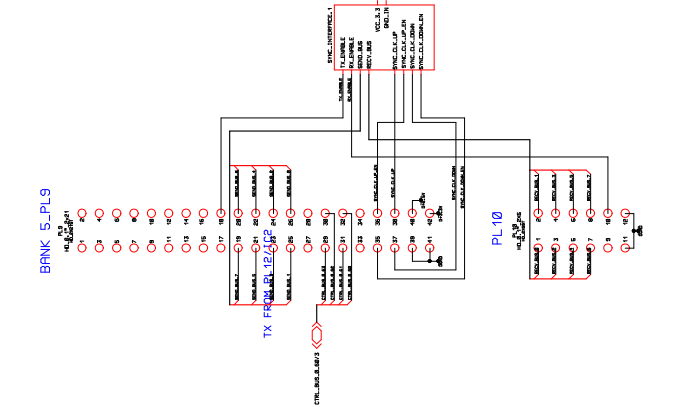

GENERAL

DOWNSTREAM