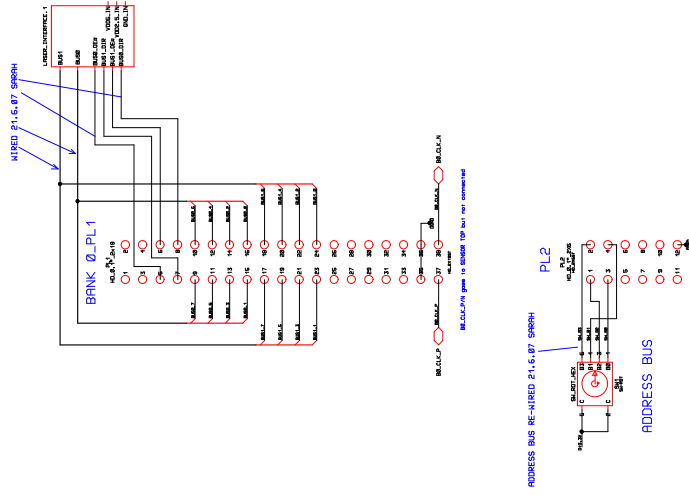

GENERAL

DOWNSTREAM