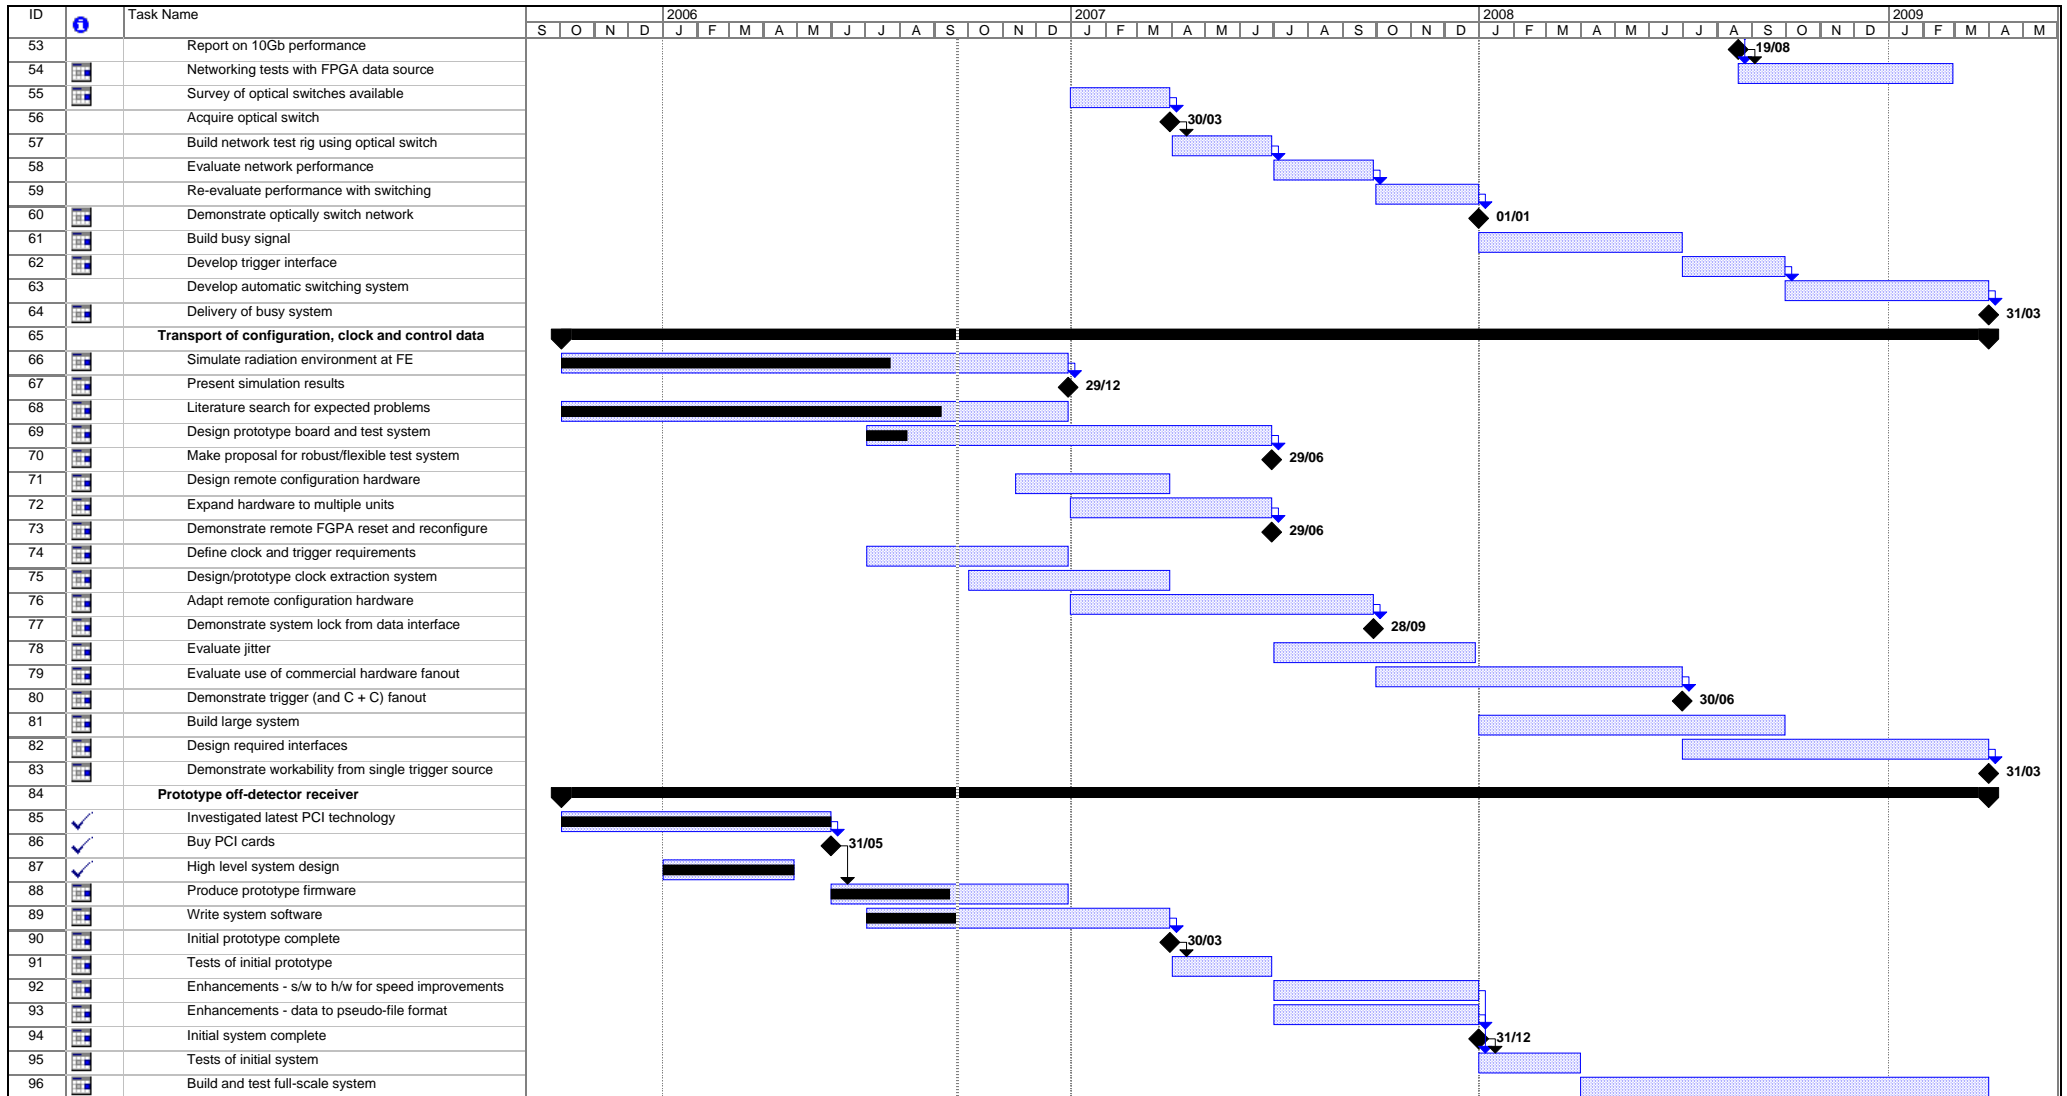

Project: WP2
Date: Thu 21/09/06

Task Progress Summary External Tasks Deadline
 Split Milestone Project Summary External Milestone

Project: WP2
Date: Thu 21/09/06

Task		Progress		Summary		External Tasks		Deadline	
Split		Milestone		Project Summary		External Milestone			