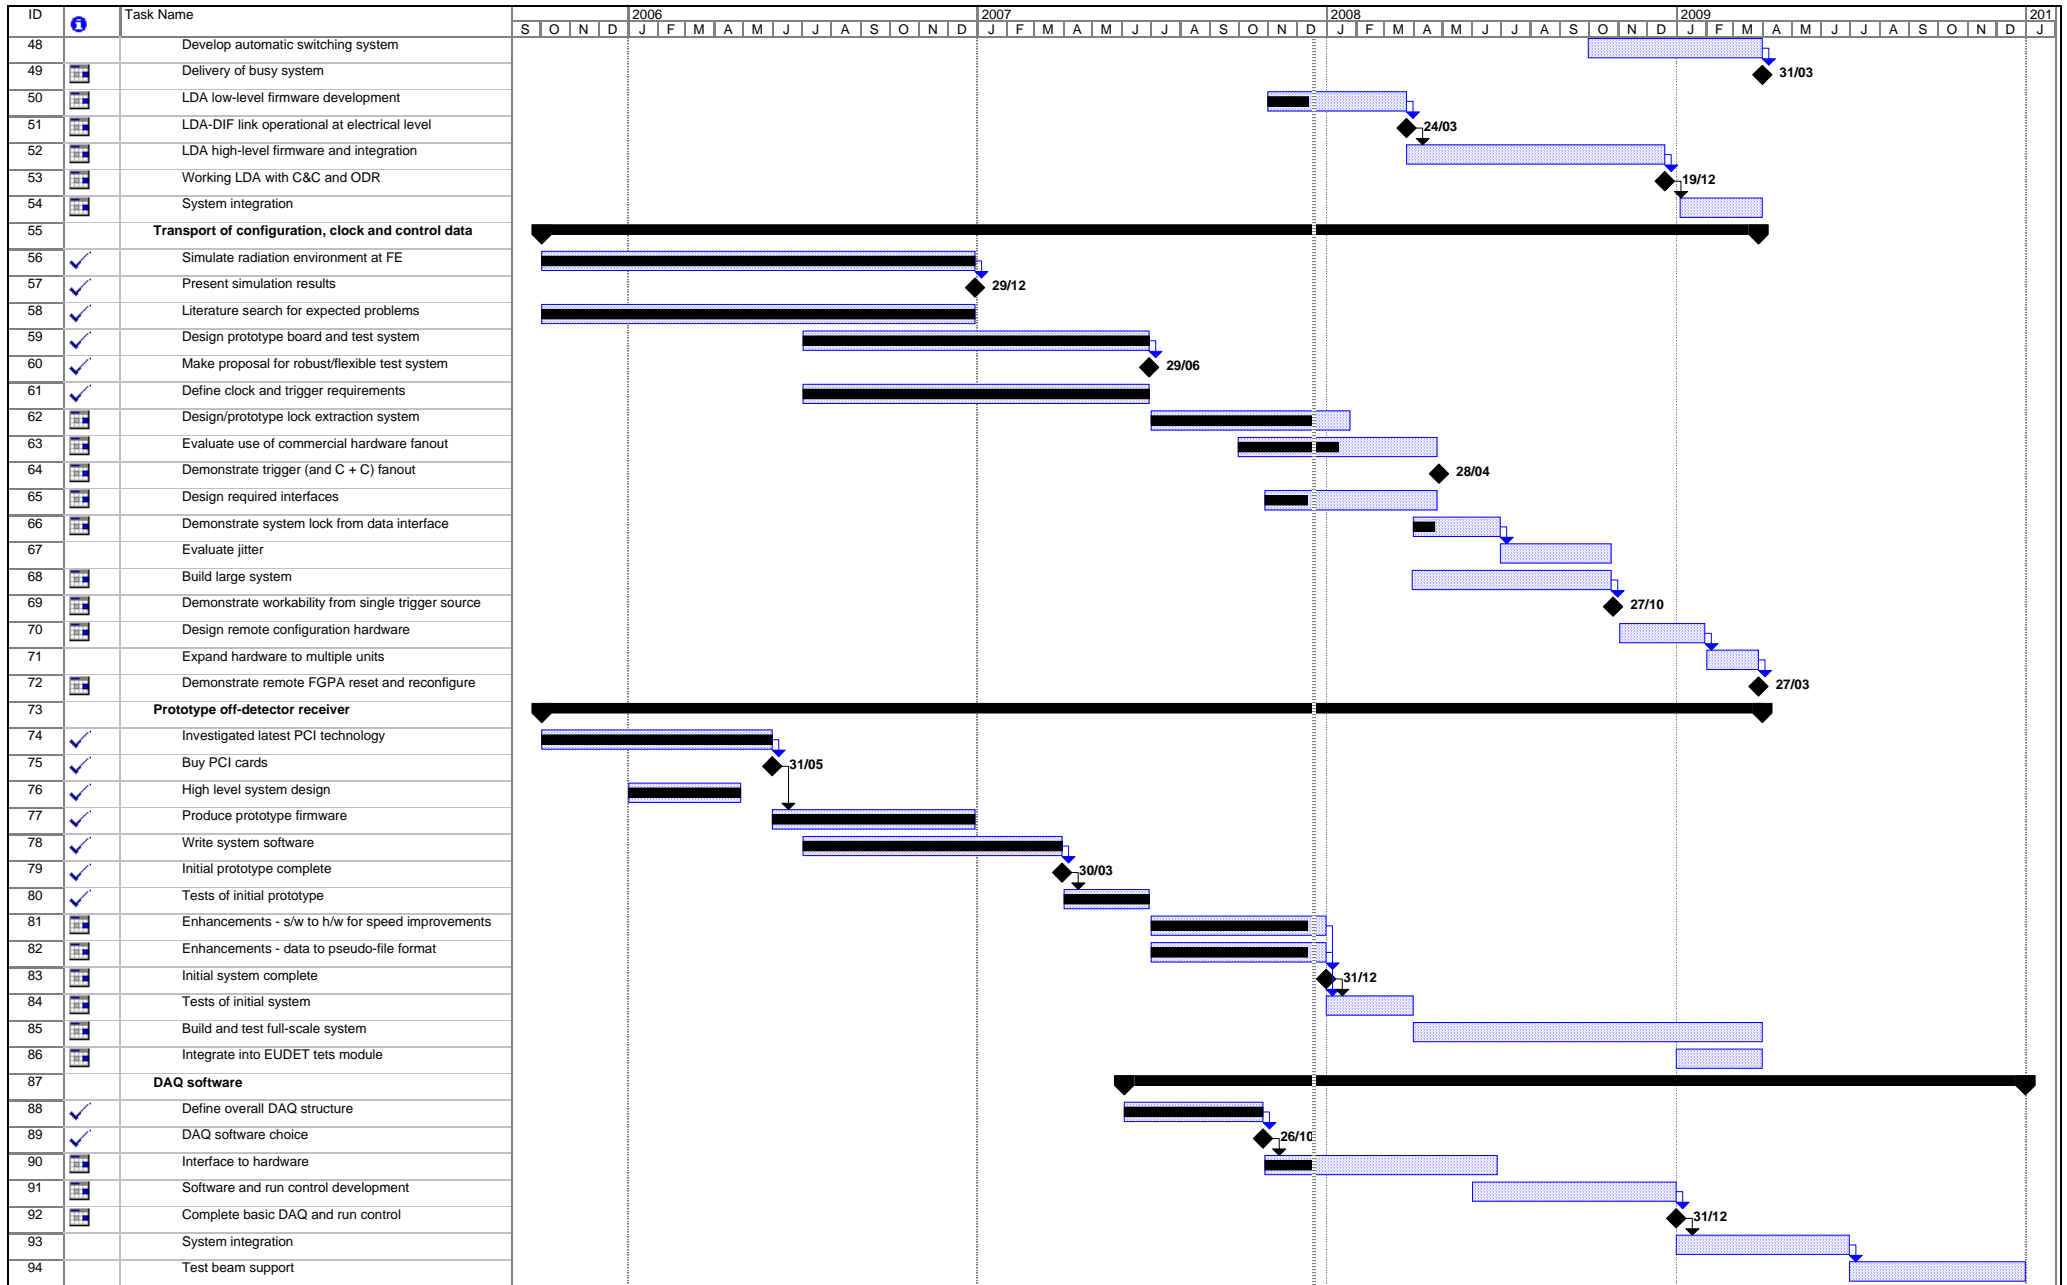

Project: WP2
Date: Tue 18/12/07

Task Progress Summary External Tasks Deadline
 Split Milestone Project Summary External Milestone

Project: WP2
Date: Tue 18/12/07

Task		Progress		Summary		External Tasks		Deadline	
Split		Milestone		Project Summary		External Milestone			